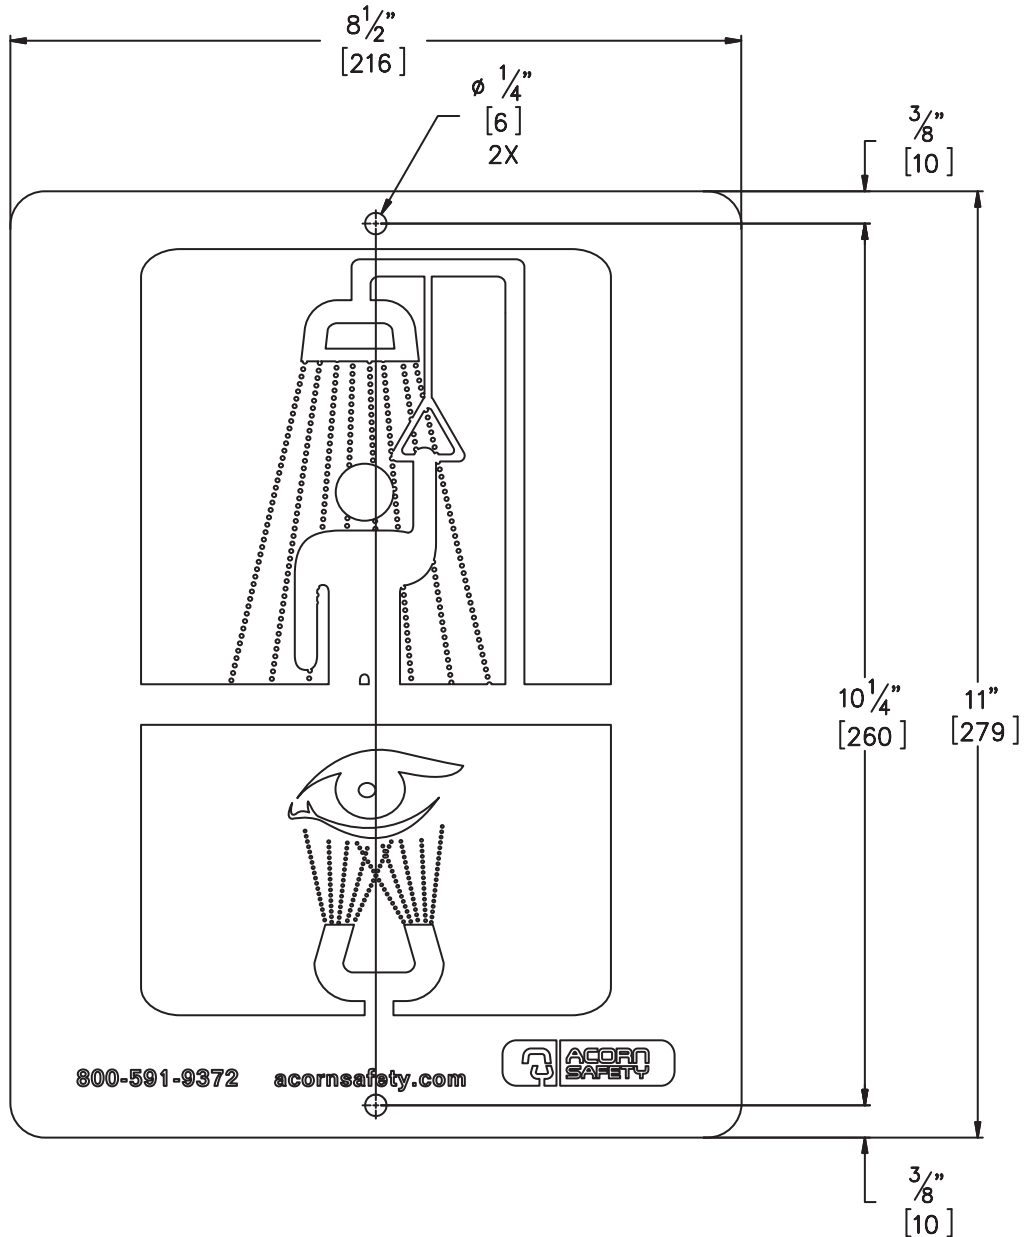

Model S0000-SGN3

Emergency Combination Station Sign

SPECIFICATIONS:

Model S0000-SGN3 is a universal vertical emergency combination station sign made from a UV resistant white plastic with green printing.

TECHNICAL DIMENSIONS

All dimensions are nominal and subject to manufacturer's change without notice. Acorn Safety assumes no responsibility for use of void or suspended data. Dimensions may change with the addition of optional accessories. © 2008 Acorn Safety, a Division of Acorn Engineering Company. Please visit www.acornsafety.com for most current specifications.

Model S0000-SGN3 : Emergency Combination Station Sign

GENERAL NOTES:

1. ALL DIMENSIONS ARE IN INCHES [MM].

Rough-in # **S0000-SGN3** Rev. A 11/20/08

Acorn Safety warrants that its products are free from defects in material or workmanship under normal use and service for a period of one year from date of shipment. Acorn's liability under this warranty shall be discharged solely by replacement or repair of defective material, provided Acorn is notified in writing within one year from date of shipment, F.O.B. Industry, California.